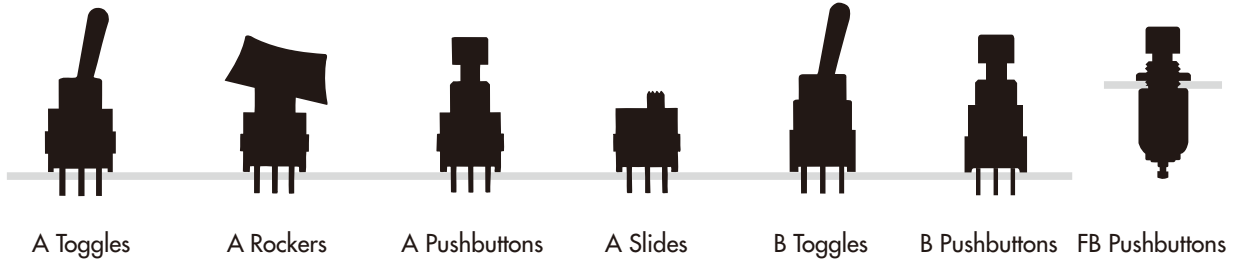

Product Overview

Toggles
Rocker
Pushbuttons
Illuminated PB
Keylocks
Rotaries
Slides
Tactiles
Tilt
Touch
Indicators
Accessories
Supplement

Ultra-Miniature & Subminiature

Toggles
Rockers
Pushbuttons
Slides

Miniature

Toggles
Rockers
Pushbuttons
Slides

Specialty

Rotaries
DIP Rotaries
Tactiles
Slides
Keylocks
Tilt Switches

Illuminated

Toggles
Rockers
Pushbuttons
Tactiles
Slides

Standard & High Capacity

Toggles
Rockers
Pushbuttons
Rotaries

Product Overview

Toggles

Rockers

Pushbuttons

Illuminated PB

Programmable

Keylocks

Rotaries