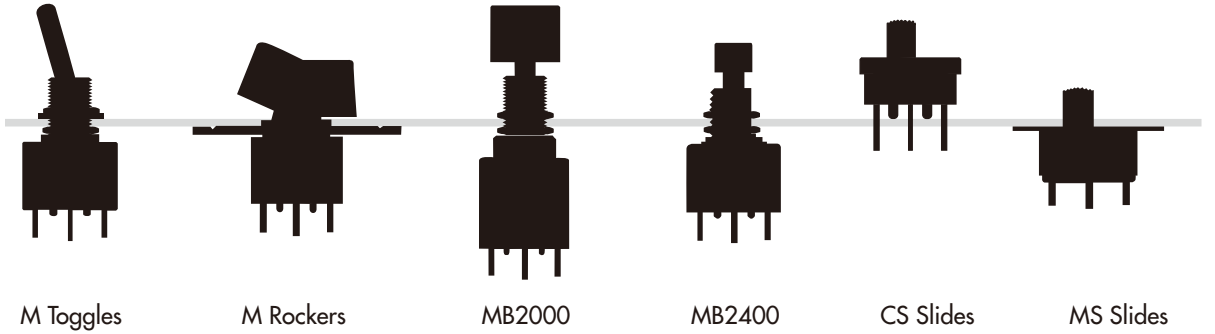

Product Overview

Toggles
Rocker
Pushbuttons
Illuminated PB
Keylocks
Rotaries
Slides
Tactiles
Tilt
Touch
Indicators
Accessories
Supplement

Ultra-Miniature & Subminiature

Toggles
Rockers
Pushbuttons
Slides

Miniature

Toggles
Rockers
Pushbuttons
Slides

Specialty

Rotaries
DIP Rotaries
Tactiles
Slides
Keylocks
Tilt Switches

Illuminated

Toggles
Rockers
Pushbuttons
Tactiles
Slides

Standard & High Capacity

Toggles
Rockers
Pushbuttons
Rotaries