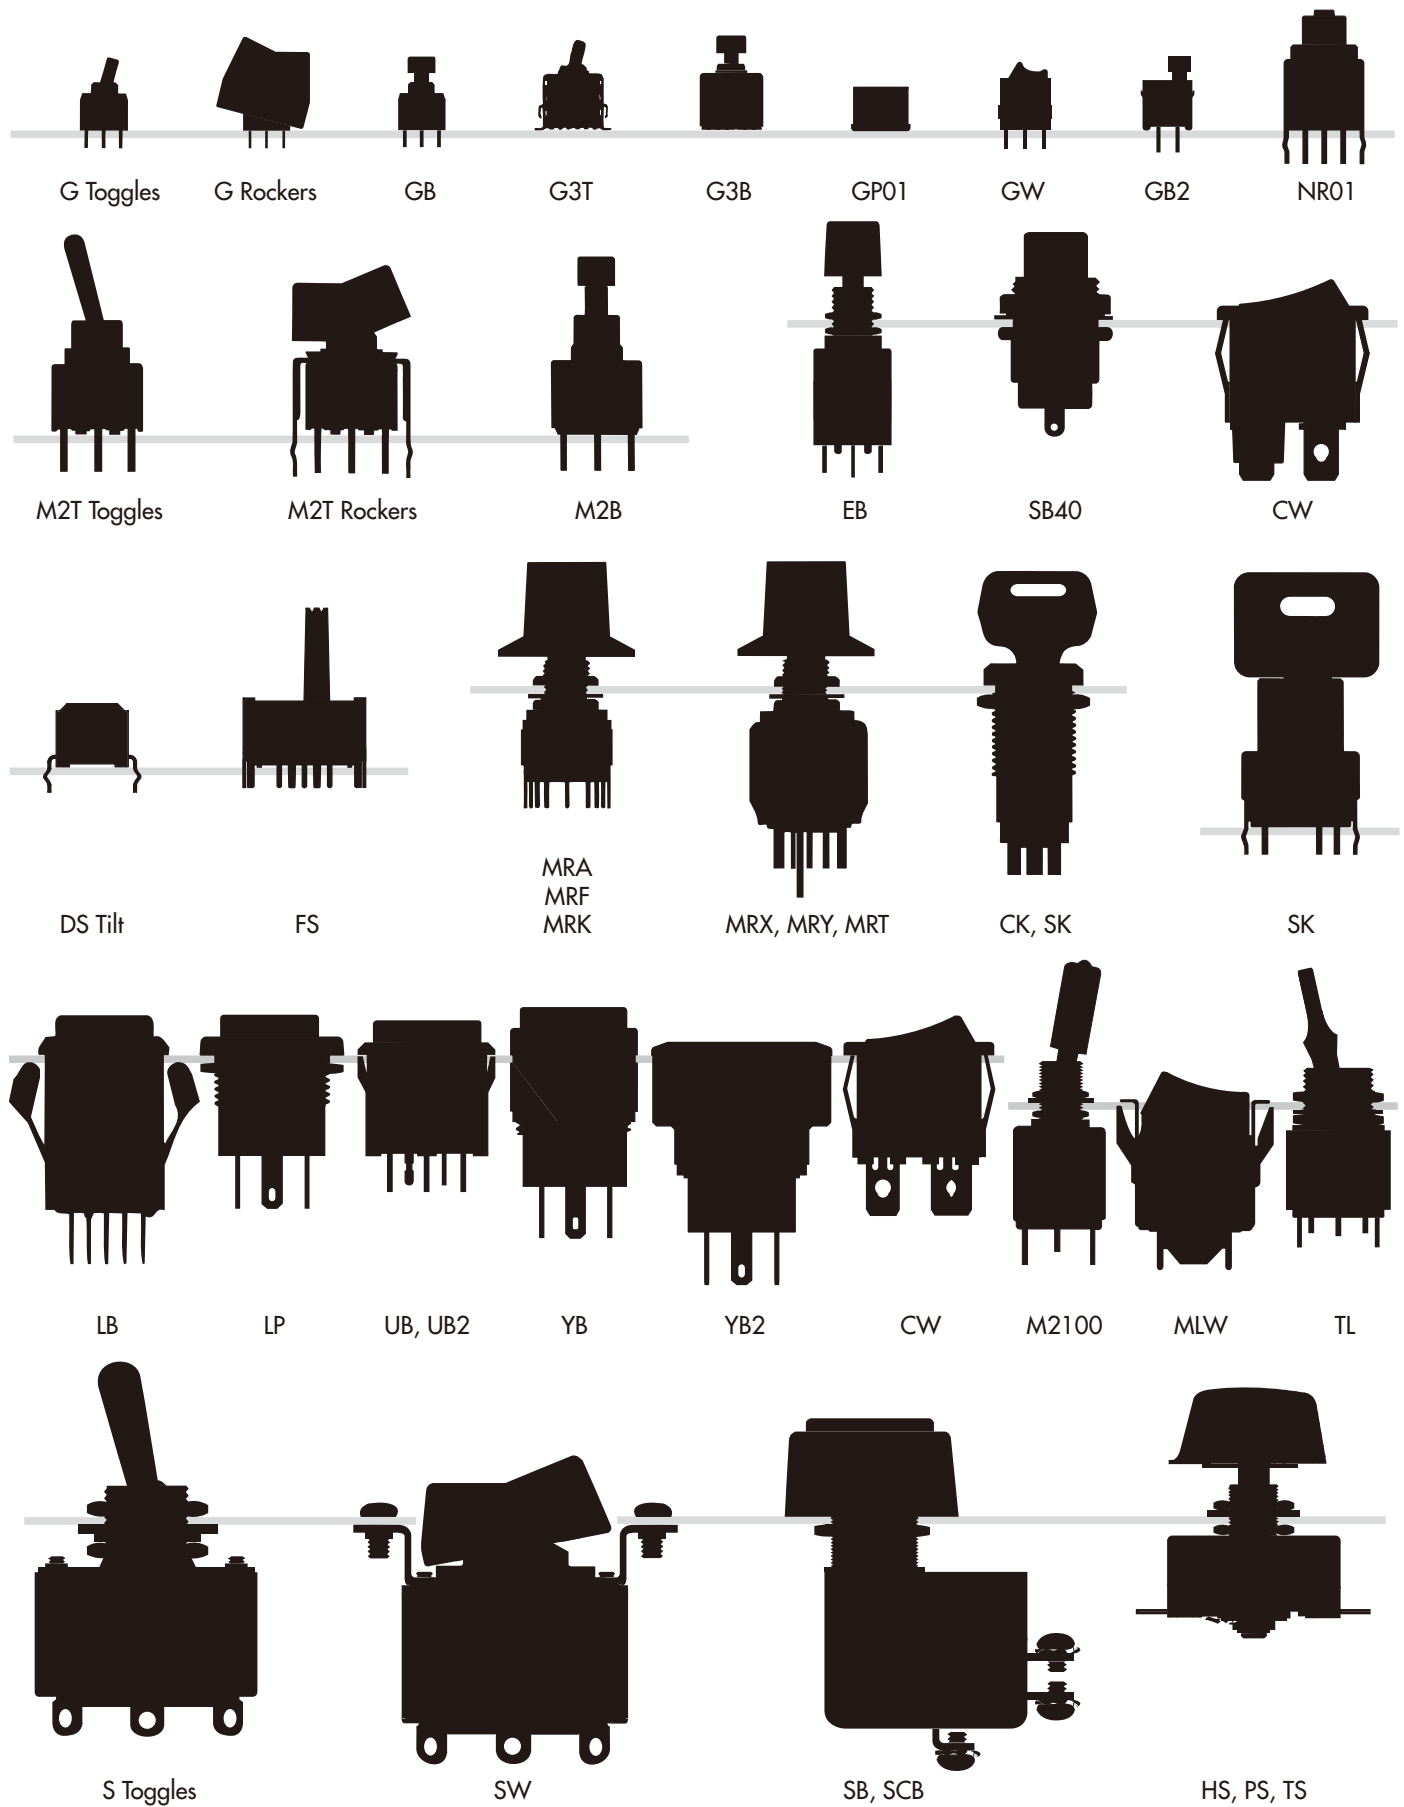

Product Overview

Toggles

Rockers

Pushbuttons

Illuminated PB

Programmable

Keylocks

Rotaries

Slides

Tactiles

Tilt

Touch

Indicators

Accessories

Supplement