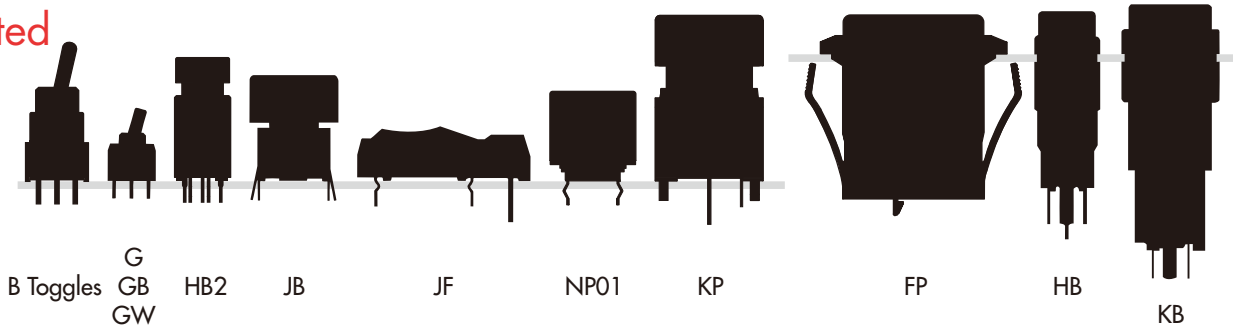

Product Overview

Toggles
Rocker
Pushbuttons
Illuminated PB
Keylocks
Rotaries
Slides
Tactiles
Tilt
Touch
Indicators
Accessories
Supplement

Ultra-Miniature & Subminiature

Toggles
Rockers
Pushbuttons
Slides

Miniature

Toggles
Rockers
Pushbuttons
Slides

Specialty

Rotaries
DIP Rotaries
Tactiles
Slides
Keylocks
Tilt Switches

Illuminated

Toggles
Rockers
Pushbuttons
Tactiles
Slides

Standard & High Capacity

Toggles
Rockers
Pushbuttons
Rotaries

Product Overview

Toggles

Rockers

Pushbuttons

Illuminated PB

Programmable

Keylocks

Rotaries