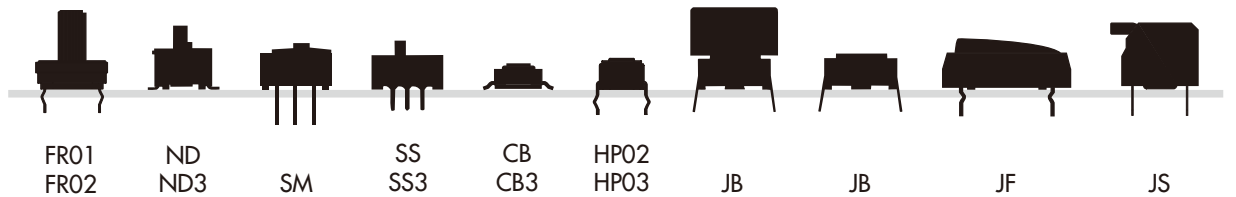

Product Overview

Toggles
Rocker
Pushbuttons
Illuminated PB
Keylocks
Rotaries
Slides
Tactiles
Tilt
Touch
Indicators
Accessories
Supplement

Ultra-Miniature & Subminiature

Toggles
Rockers
Pushbuttons
Slides

Miniature

Toggles
Rockers
Pushbuttons
Slides

Specialty

Rotaries
DIP Rotaries
Tactiles
Slides
Keylocks
Tilt Switches

Illuminated

Toggles
Rockers
Pushbuttons
Tactiles
Slides

Standard & High Capacity

Toggles
Rockers
Pushbuttons
Rotaries